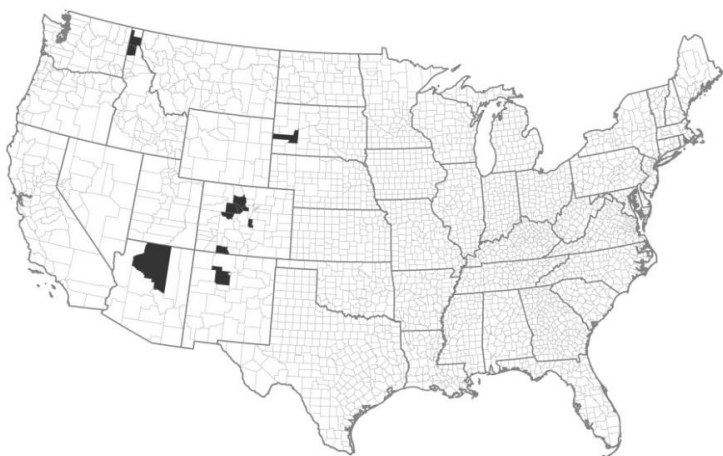

# 4G

Community Cluster.....4

Landscape Class.....G

## Description

These counties in the western United States where there are towns and communities located near federal lands, with a large tribal presence. The counties include the Rocky Mountain High Country around Aspen and Granby, CO; Coeur d’Alene, ID; Rapid City, SD; Flagstaff, AZ; and west of Santa Fe, NM. There are a lot of USDA Forest Service Land and BIA lands. These counties have a high home density. Even though these areas have a higher than average demographic advantage, large amounts of the population are also disadvantaged.

## Example of a Typical County

*Teller County, Colorado:* Teller County lies west of Colorado Springs, and includes the towns of Woodland Park, Divide, and Florissant. The severe Hayman Fire occurred here in 2012.

## 4G County Names