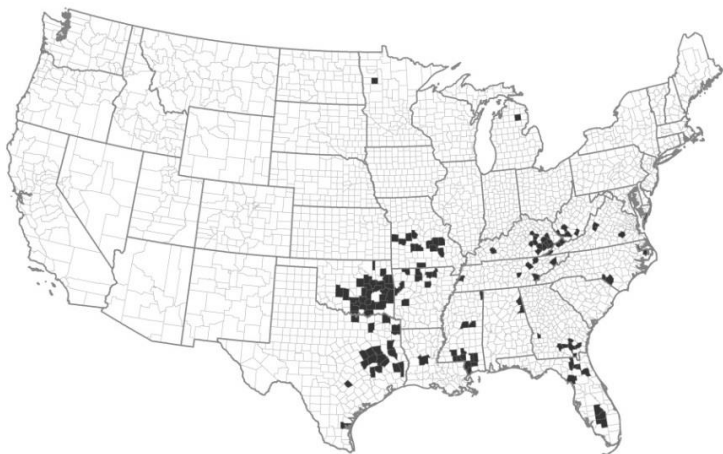

#### Description

These interior forested counties are largely in the Southeast and include oak woodlands, mixed forest and high Wildland Urban Intermix. These private landowners are scattered throughout the landscape. Many ignitions occur within the Wildland Urban Interface. Additionally, these areas experience a higher demographic stress.

#### Example of a Typical County

*Seminole County, Oklahoma:* This rural central Oklahoma county has experienced recurrent large fires, especially in 2003, 2005, 2005 and 2012.

## **Louisiana**

---

Rapides

## 3K County Names (continued)