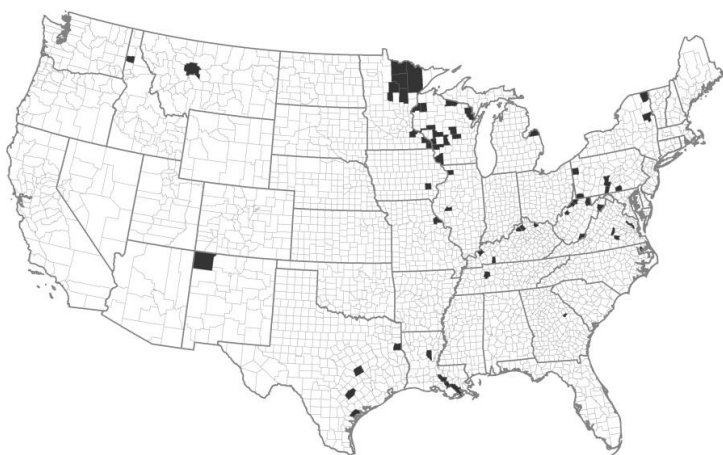

Community Cluster.....1

Landscape Class.....1

Description

These areas are located primarily in the Upper Midwest, such as Lake of the Woods region of Minnesota and the Great Lakes states. This is a forested part of the country which can support a forest products industry. There are many homes mixed into the landscape, which can lead to problematic restoration of the fire regime, but prescribed fire can be used with sufficient local planning and implementation. There is considerable private land ownership, rather than a federal presence.

Example of a Typical County

Adams County, Pennsylvania: Best known for Gettysburg, Adams county also includes fire adapted forests of Michaux State Forest, which are not regularly burned.

Challenges and Opportunities

Vegetation and Fuels

There may be an active forest products industry nearby, which could support fuel treatments. Treatments are economical as a precursor to prescribed fire.

Homes, Communities and Values at Risk

Local discretion should be used to determine the importance of home and community actions.

Human-Caused Ignitions

Reduce human-caused incendiary ignitions by focusing on enforcement programs.

Effective and Efficient Wildfire Response

Response organizations continue to protect structures, treat fuels and target ignitions as local conditions apply.

National Priorities

Vegetation and Fuels	Very Low
Homes, Communities and Values at Risk	Very Low
Human-Caused Ignitions	Low

Effective and Efficient Response: There is low risk of large wildfires.